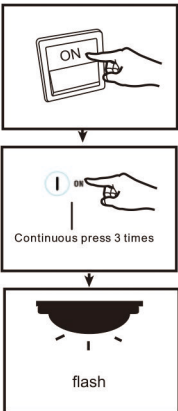

# GLOBO

LIGHTING

www.globo-lighting.com

41339-24W

 = 2 x AAA 1,5V battery incl

GLOBO Handels GmbH  
St. Peter 38  
A-9184 St. Jakob / Rosental