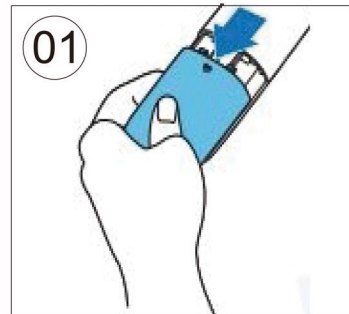

# GLOBO

LIGHTING

www.globo-lighting.com

41339-24W

 = 2 x AAA 1,5V battery incl

GLOBO Handels GmbH  
St. Peter 38  
A-9184 St. Jakob / Rosental