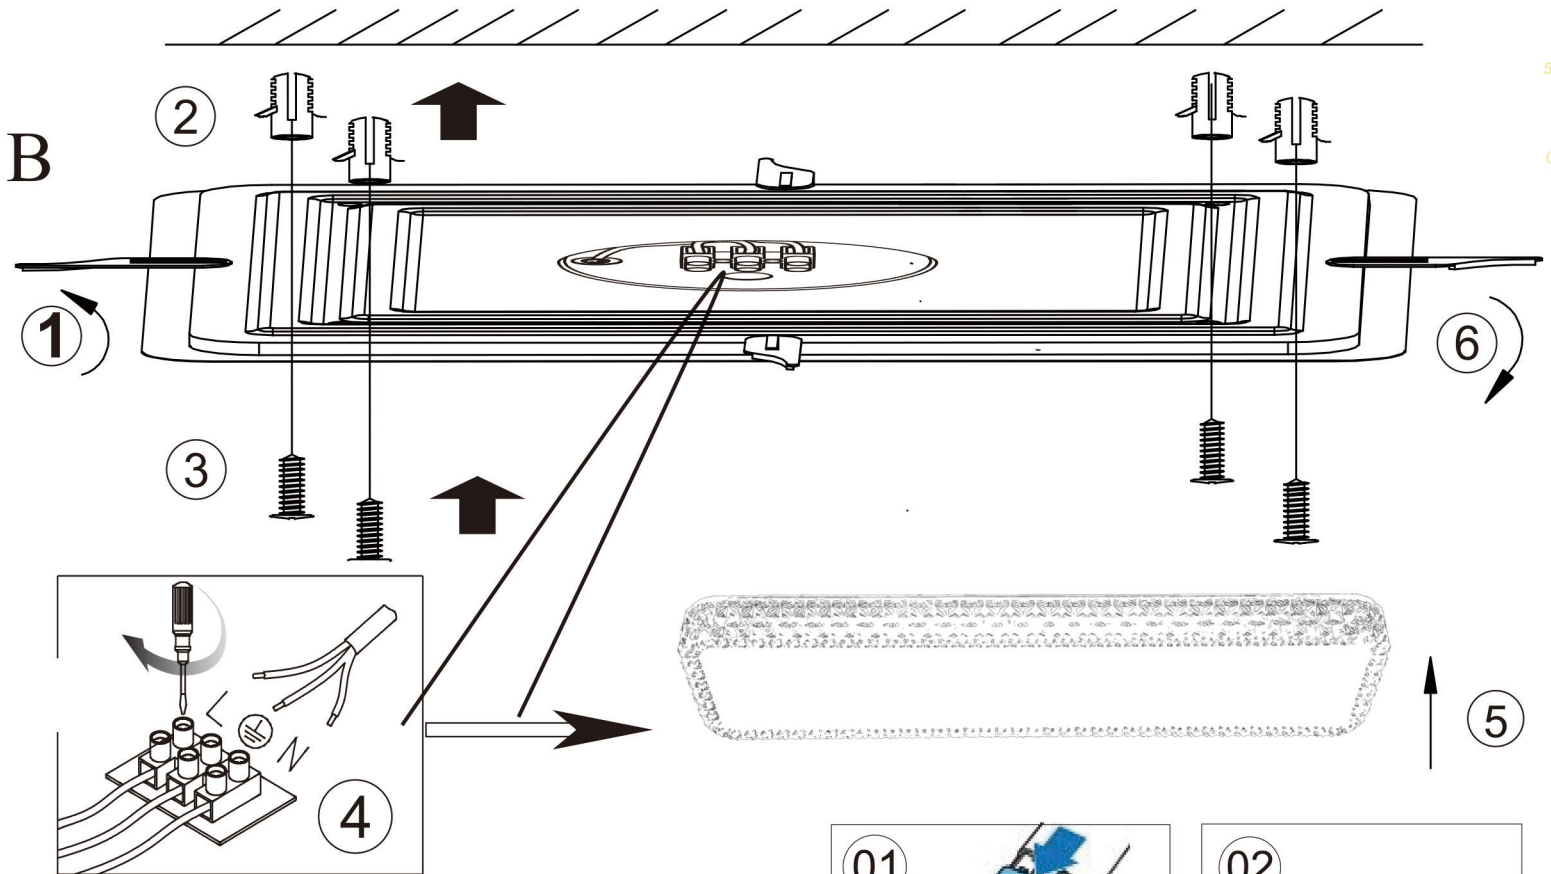

# GLOBO

LIGHTING

www.globo-lighting.com

41339-24W

 = 2 x AAA 1,5V battery incl

GLOBO Handels GmbH  
St. Peter 38  
A-9184 St. Jakob / Rosental