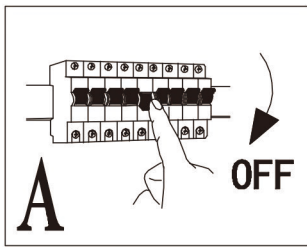

# GLOBO

LIGHTING

www.globo-lighting.com

41339-24W

 = 2 x AAA 1,5V battery incl

GLOBO Handels GmbH  
St. Peter 38  
A-9184 St. Jakob / Rosental