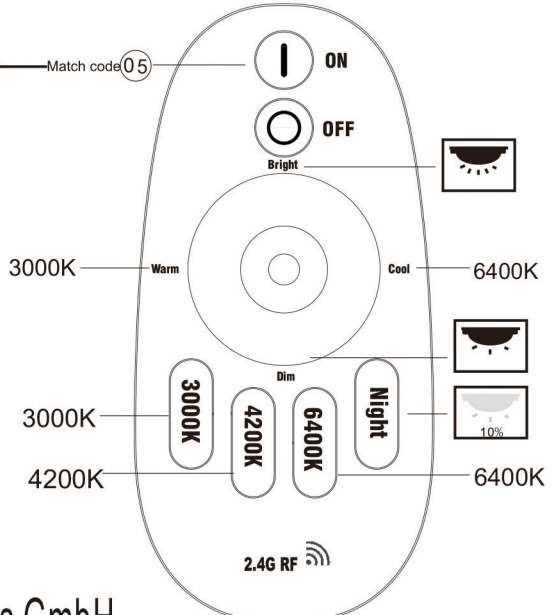

# GLOBO

LIGHTING

www.globo-lighting.com

41339-24W

 = 2 x AAA 1,5V battery incl

GLOBO Handels GmbH  
St. Peter 38  
A-9184 St. Jakob / Rosental